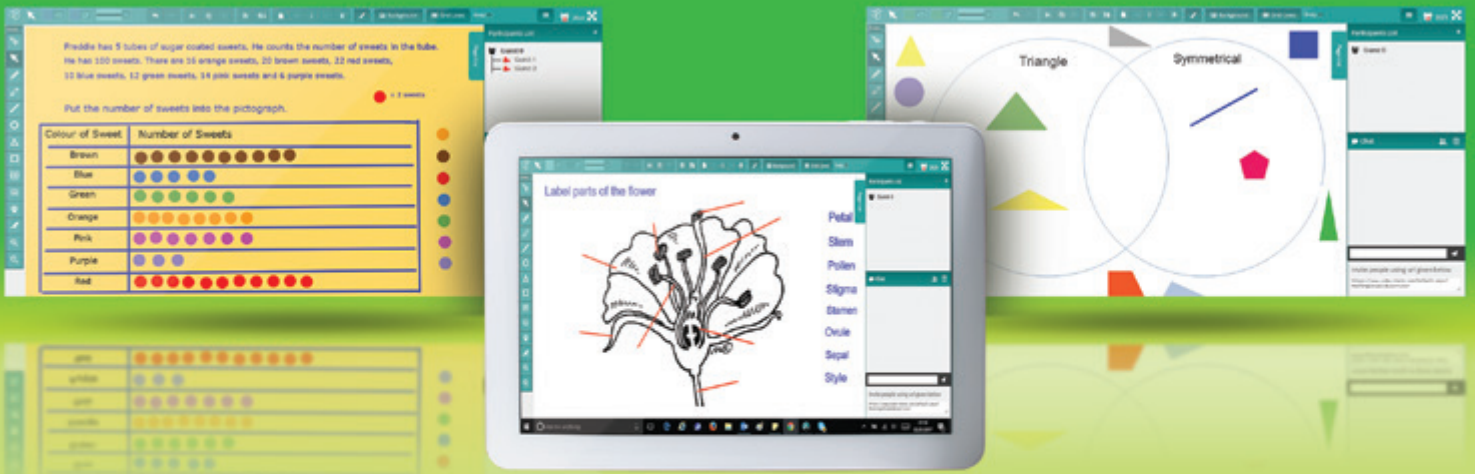

CubeShare

Visual AV
Houston, TX 77002
info@visualav.com

Instant Student Interaction

Collaborative Learning Environment

Multi-location Learning

CubeShare

CubeShare is a browser based, canvas sharing software product. It allows for collaboration amongst participants who can be in the same location or anywhere in the world. All that is needed is a good quality internet connection. The basic concept is that a teacher will create a lesson in CubeShare and invite participants to attend via a URL web link. Students can attend the meeting via web browser on any platform or by downloading an app on their tablet/mobile device. Once in the meeting, the teacher and all logged in participants will be able to see the same canvas and collaborate via annotation and sharing documents/images.

Discover more about Myriad /Genee interactive touch displays, range of document cameras, audience response systems and software.